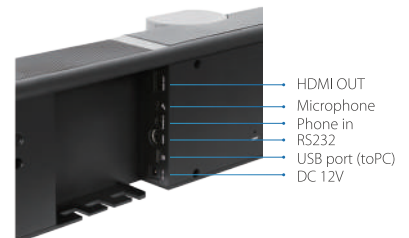

SIDE

AVer

AVer Information Inc.

CE FC RoHS
COMPLIANT

Distributor/Dealer