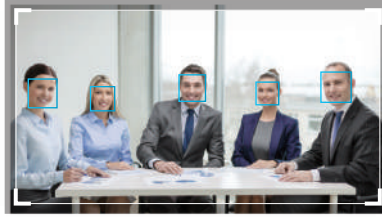

PHYSICAL CHARACTERISTICS

- Camera: 650 x 100 x 109.5 mm/2.133 kg
- Remote control: 200 x 50 x 21 mm/0.09 kg

AUDIO

- Microphones: 2 unidirectional microphones supporting 6 m pickup
- 5Wx2 stereo full range speakers with professional bass port tuned for communication
- Volume up to 96 dB SPL at 1/2 meter
- Echo cancellation
- Noise suppression
- 3.5 mm Line-in (aux) cable connects BYOD smartphones or PCs as speakerphones

COMPATIBLE APPLICATIONS

1. ZOOM, Microsoft® Teams, Skype™ for Business, Skype™, Google Hangouts, Intel® Unite™, RingCentral, BlueJeans, V-Cube, LiveOn, CyberLink U Meeting®, TrueConf, Adobe Connect, Cisco WebEx®, Fuze, GoToMeeting™, Microsoft® Lync™, Vidyo, vMix, WebRTC, Wirecast, XSplit

CONNECTIVITY

- 12V/5A power adaptor
- Mini DIN6 for RS232 connection
- USB type C connector
- HDMI out connection (DisplayLink)
- Phone in (3.5 mm audio Jack)
- Mic input
- Wireless connection to mobile devices**

**Wireless function is not supported in the USA and some other countries. Please contact a local agent for details.

**Wireless connection does not support wireless speakerphone devices.

**Specifications may vary depending on countries and are subject to change without notice.

AVer SmartFrame Captures Everyone

Embedded with AVer SmartFrame, the VB342+ automatically frames all meeting participants, adjusting the camera zoom, pan, and focus to fit everyone on-screen in seconds without overreacting to unimportant movement. Have an efficient meeting with AVer SmartFrame.