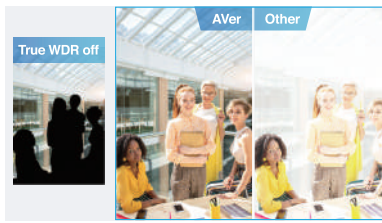

Constant Clarity with True WDR

Wide Dynamic Range (WDR) controls the exposure and processes the light values of pixels in high-contrast backlight environments to provide clear images. Hold your meeting anywhere and in any lighting with the VB342+.