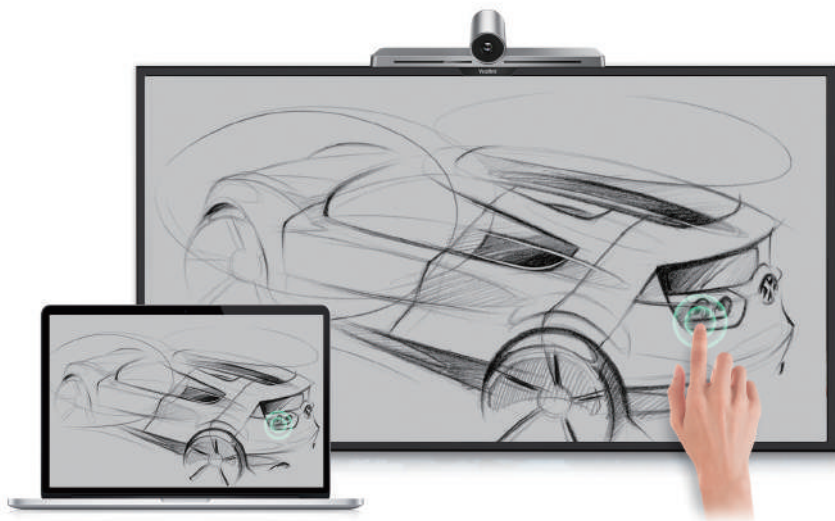

WPP20, Yealink Wireless Presentation Pod Plug and Play, The Easiest Way of Content Sharing

WPP20 is a wireless presentation pod that partners with the Yealink new generation video conferencing system to offer a high-quality content sharing experience. Adopting 5G Wi-Fi network connectivity, WPP20 enables content sharing on an external display with just a single tap. When paired with the Yealink video conferencing system and a touchscreen television, WPP20's embedded meeting assistant software offers rich functionality such as inviting participants, conference recording and even reverse control of the laptop from the television screen. This rich feature set transforms any conference room into a hassle-free space for team collaboration.

One-click, Trouble-free Presentations

- Easy Sharing. WPP20 connects to Yealink's 5GHz 802.11ac Wi-Fi network without the need for a router. With its excellent anti-interference capability, content sharing is smoother and easier than ever.
- Instant installation. Simply plug in WPP20 to a laptop via the universal USB port for a quick connection with the conferencing system. Users can click the button and start content sharing immediately, without any additional apps or software.
- Eliminate cabling. The wireless connectivity eliminates the cabling mess in the area between the display and the conference desk, reducing deployment costs and enabling a clutter-free meeting space.

Feature-rich Control Functionality

WPP20's embedded meeting assistant software offers rich functionality such as inviting participants and conference recording, ensuring a fluid workflow and more effective meeting experience.

Intuitive Reverse Control for Interactive Television

Interoperable with a touchscreen television, reverse control of the computer or laptop is easily enabled by clicking or dragging directly on your interactive television when paired with the Yealink video conferencing system and a touchscreen television.